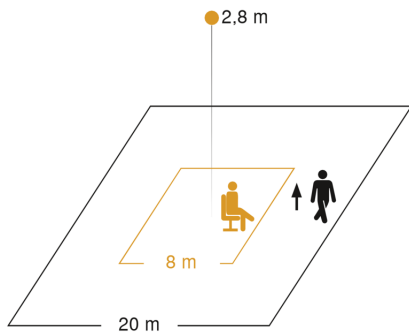

IR Quattro HD

COM1 - white

EAN 4007841 002794

Detection Zone