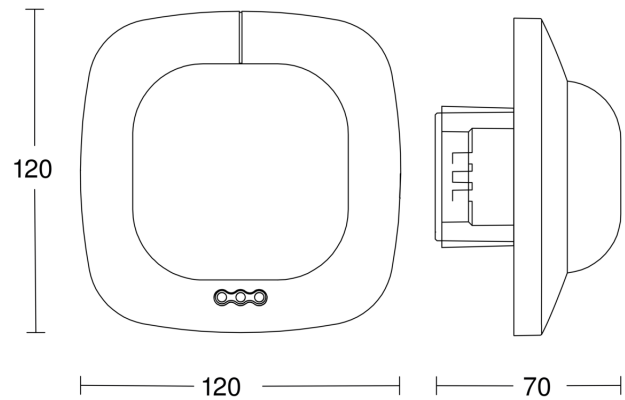

## Technical specifications

Type	Presence detector
Dimensions (L x W x H)	70 x 120 x 120 mm
Mains power supply	230 V / 50 – 60 Hz
Sensor Technology	passive infrared
Application, place	Indoors
Installation site	ceiling
Installation	Concealed wiring
Mounting height	2,50 – 10,00 m
Reach, radial	8 x 8 m (64 m <sup>2</sup> )
Reach, tangential	20 x 20 m (400 m <sup>2</sup> )
Reach, presence	8 x 8 m (64 m <sup>2</sup> )
Detection angle	360 °
Angle of aperture	160 °
Switching zones	4800 switching zones
Optimum mounting height	2,8 m
Mechanical scalability	Yes
Sneak-by guard	Yes
Capability of masking out individual segments	No
Electronic scalability	No

## Detection Zone

Mögliche Montagehöhe: 2,50 m – 10,00 m

Orange: Präsenz

Schwarz: tangential

## Dimension Drawing