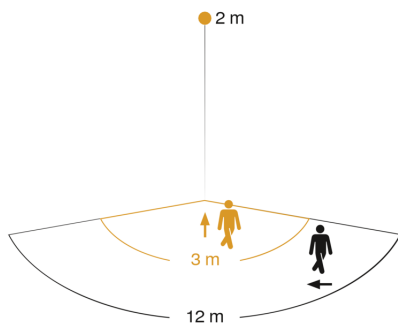

IS 2160 ECO

white
EAN 4007841 606015
Article number 606015

Detection Zone