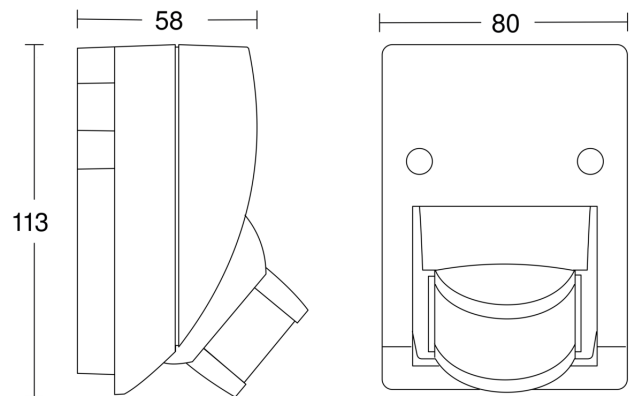

## Technical specifications

Dimensions (L x W x H)	73 x 78 x 113 mm	LED lamps > 2 W < 8 W	64 W
Manufacturer's Warranty	5 years	LED lamps > 8 W	64 W
Settings via	Potentiometers	Capacitive load in µF	88 µF
With remote control	No	Sensor Technology	Passive infrared
Version	white	Mounting height	1,80 – 3,00 m
PU1, EAN	4007841606015	Mounting height max.	3,00 m
Type	Motion detectors	Optimum mounting height	2 m
Application, place	Outdoors, Indoors	Detection angle	160 °
Application, room	outdoors, front door, all round the building, terrace / balcony, courtyard & driveway	Angle of aperture	40 °
Colour	white	Sneak-by guard	No
Colour, RAL	9010	Capability of masking out individual segments	Yes
Includes corner wall mount	No	Electronic scalability	No
Installation site	wall	Mechanical scalability	No
Installation	Surface wiring, Wall	Reach, radial	r = 3 m (13 m <sup>2</sup> )
IP-rating	IP54	Reach, tangential	r = 12 m (201 m <sup>2</sup> )
Ambient temperature	-20 – +50 °C	Switching zones	260 switching zones
		Twilight setting	2 – 2000 lx

## Detection Zone

Mögliche Montagehöhe: 1,80 m – 3,00 m  
Orange: radial  
Schwarz: tangential

## Dimension Drawing