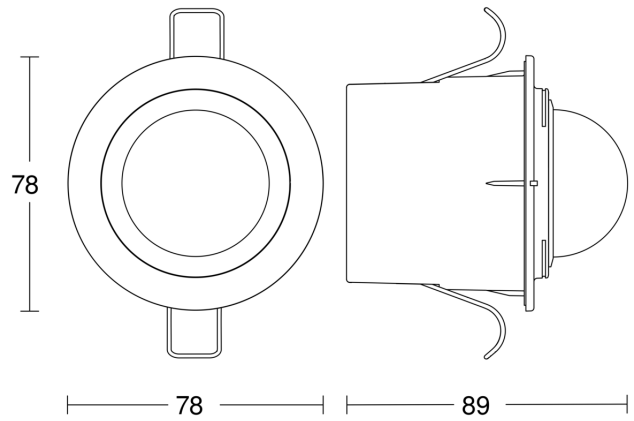

Technical specifications

Dimensions (Ø x H)	78 x 89 mm	LED lamps < 2 W	16 W
With motion detector	Yes	LED lamps > 2 W < 8 W	64 W
Manufacturer's Warranty	5 years	LED lamps > 8 W	64 W
Settings via	Potentiometers	Capacitive load in µF	132 µF
With remote control	No	Sensor Technology	Passive infrared
Version	white	Mounting height	2,2 – 4 m
PU1, EAN	4007841034733	Mounting height max.	4,00 m
Type	Motion detectors	Optimum mounting height	2,5 m
Application, place	Outdoors, Indoors	Detection angle	360 °
Application, room	corridor / aisle, changing room, function room / ancillary room, kitchenette, stairwell, WC / washroom, outdoors, front door, all round the building, terrace / balcony, Indoors	Angle of aperture	180 °
Colour	white	Sneak-by guard	Yes
Colour, RAL	9010	Capability of masking out individual segments	Yes
Includes corner wall mount	No	Electronic scalability	No
Installation site	ceiling	Mechanical scalability	No
		Reach, radial	Ø 4 m (13 m ²)
		Reach, tangential	Ø 8 m (50 m ²)

IS 2360 DE ECO 8m

white
 EAN 4007841 034733
 Article number 034733

Technical specifications

Installation	In-ceiling installation, Ceiling
IP-rating	IP54
Protection class	II
Ambient temperature	-20 – 40 °C
Material	Plastic
Mains power supply	220 – 240 V / 50 – 60 Hz
Switching output 1, number of LEDs / fluorescent lamps	6 pcs.
Fluorescent lamps, electronic ballast	430 W
Fluorescent lamps, uncorrected	500 VA
Fluorescent lamps, series-corrected	406 VA
Fluorescent lamps, parallel-corrected	406 VA
Switching output 1, low-voltage halogen lamps	1000 VA

IS 2360 DE ECO 8m

white
EAN 4007841 034733
Article number 034733

Detection Zone

Mögliche Montagehöhe: 2,20 m – 4,00 m
Orange: radial
Schwarz: tangential

Dimension Drawing

Circuit diagram