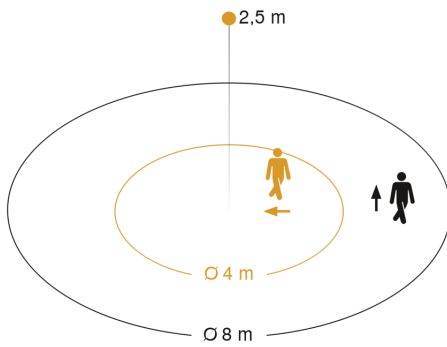

IS 2360 DE ECO 8m

white
EAN 4007841 034733
Article number 034733

Detection Zone