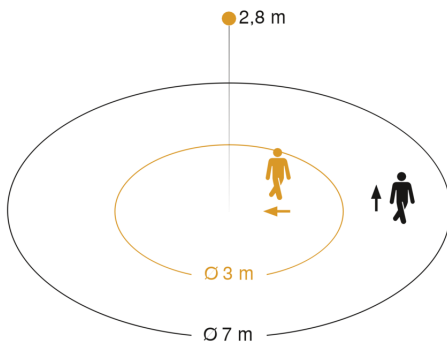

IS 2360 ECO 7m

white
EAN 4007841 006556
Article number 006556

Detection Zone