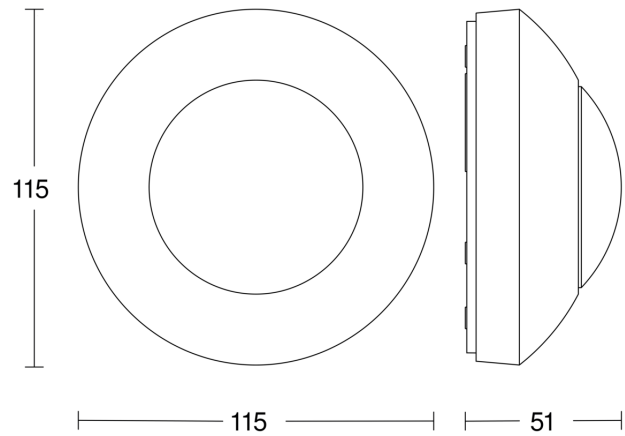

## Technical specifications

Dimensions (Ø x H)	115 x 51 mm	LED lamps > 2 W < 8 W	64 W
Manufacturer's Warranty	5 years	LED lamps > 8 W	64 W
Settings via	Potentiometers	Capacitive load in µF	132 µF
With remote control	No	Sensor Technology	Passive infrared
Version	white	Mounting height	2,00 – 4,00 m
PU1, EAN	4007841006556	Mounting height max.	4,00 m
Type	Motion detectors	Optimum mounting height	2,8 m
Application, place	Outdoors, Indoors	Detection angle	360 °
Application, room	corridor / aisle, changing room, function room / ancillary room, kitchenette, stairwell, WC / washroom, multi-storey / underground car park, outdoors, warehouse, Indoors	Angle of aperture	180 °
Colour	white	Sneak-by guard	Yes
Colour, RAL	9010	Capability of masking out individual segments	Yes
Includes corner wall mount	No	Electronic scalability	No
Installation site	ceiling	Mechanical scalability	No
Installation	Surface wiring, Ceiling	Reach, radial	Ø 3 m (7 m <sup>2</sup> )
		Reach, tangential	Ø 7 m (38 m <sup>2</sup> )
		Switching zones	664 switching zones
		Twilight setting	2 – 2000 lx

## Detection Zone

Mögliche Montagehöhe: 2,00 m – 4,00 m  
Orange: radial  
Schwarz: tangential

## Dimension Drawing